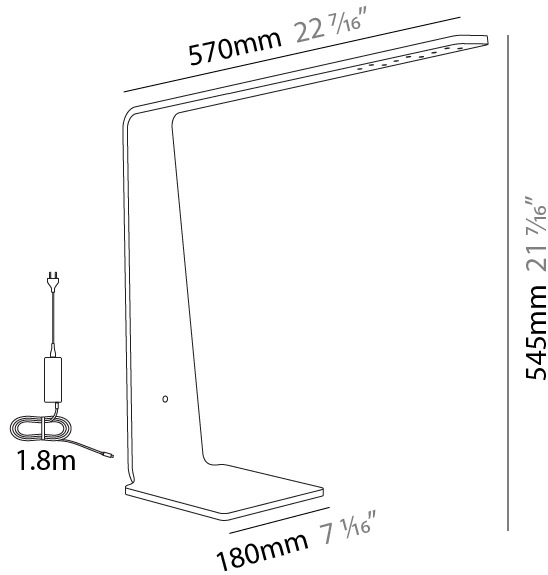

PROJECT	_____
TYPE	_____
SPECIFIER	_____
QUANTITY	_____
DATE	_____

LED8 PORTABLE

D74003- _____ - _____
base number   Charging Station   Finish Options

1. To build a product code in our configurator select the specify button on the base model # product page
2. To build a manual product code on this datasheet choose from the options listed below in blue font and add the suffix to the base model #

GENERAL

Series: Planko
Subseries: LED8
Brand: Tunto
Division: Design
Mounting Type: Portable
Mounting Location: Table
Subcategory: Table

PHYSICAL

Shape: Abstract
Length (mm): 570
Length (in): 22 7/16
Width (mm): 180
Width (in): 7 1/16
Height (mm): 545
Height (in): 21 7/16
Light Distribution: Downlight
Weight (kg): 1.4
Weight (lbs): 3.09
Fixture Finish: [WAL / ASH / OAK / BLK / WHI](#)
Fixture Material: Wood
Cable Details: 1800mm / 70.87" cord and plug
Upon Request: Bolt Down

ELECTRICAL

Lamp Type: LED
Input Wattage (W): 22
Total Output Wattage (W): 16
Dimming: Touch Dimming
Driver Location: Inline Transformer Plug
Input Voltage (V): 120

LED

Color Temperature (°K): 2700
Max. Delivered Lumen (lm): Max 800
CRI: >97 CRI
Lamp Life (hrs): 50000

OPTICAL

RATINGS AND CERTIFICATIONS

Certified By: Certified for North American Standards
IP rating: IP20